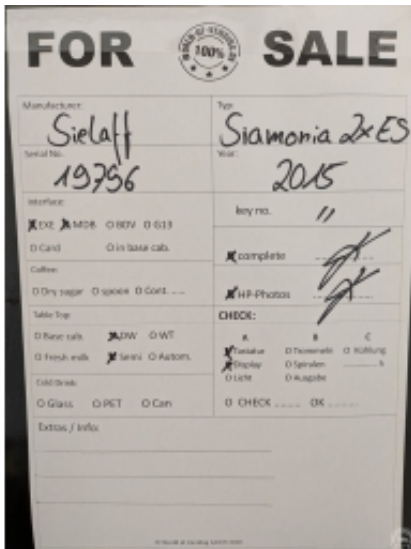

5 X Sielaff Siamonie Double ES

Available Machines: 5 X Sielaff Siamonie Double ES (2024-11-22)

Nr	Serial	Year	Notes	Status
1	771-19796-15	2015		In stock
2	771-23027-15	2015		In stock
3	771-44850-17	2017		In stock
4	771-52879-17	2017		In stock
5	771-52944-17	2017		In stock

Product Images

FOR SALE

Manufacturer: **Sielaff** Type: **Siamonie 2xES**
 Serial No.: **44850** Year: **2017**

Interface: EXE MDE 80V G33 key no. **"**
 Card in base cab. complete

Coffee: Dry sugar spoon Cost **3** HP-Photos

Table Top: Base cab. DW WT A B C
 Fresh milk Semi Autom. Display Spoon h
 Cold Drink Lich Aungabe

Glass PET Can CHECK DE

Extras / info:

FOR SALE

Manufacturer: **Sielaff** Type: **Siamonie 2xES**
 Serial No.: **52879** Year: **2017**