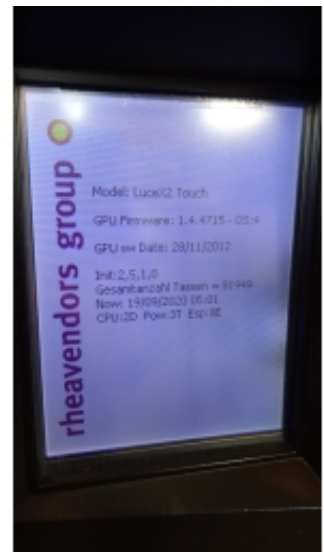

Table Top: Base cab DW WT

Category: Fresh milk Soft Adult

Material: Glas PET Can

Extras / Info:

CHECK: A B C
 Taster Touchscreen Kalkung
 Display Sprinkle T
 Licht Ausgabe

CHECK OK

WORLD OF VENDING 100% SERVICE