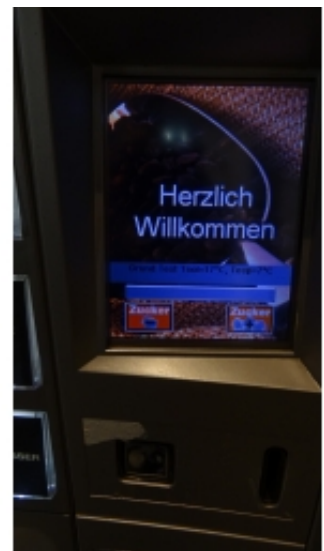

Table Top: Base cab DW WT

Category: Fresh milk Soft Adult

Material: Glas PET Can

Extras / Info:

CHECK: A B C
 Taster Touchscreen Kalkung
 Display Sprinkle T
 Licht Ausgabe

CHECK OK

WORLD OF VENDING 100% SERVICE