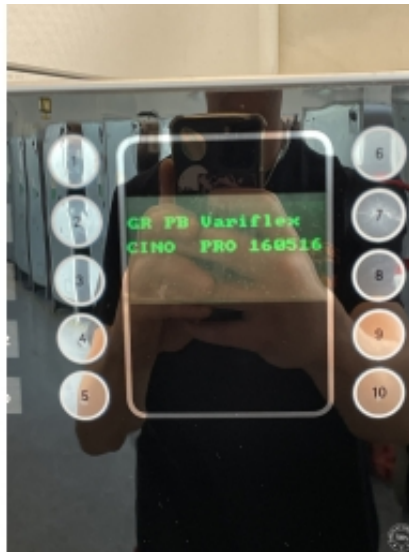

FOR SALE

Manufacturer: **Rheavendors**   Type: **XS Grande Riva ES**
Serial No: **04021**   Year: **2017**

Model no: key no. **//**

☒ Full   ☒ MDS   ☐ RDV   ☐ BLS
☐ Card   ☐ in base cab.   ☒ complete

Coffee: ☒ HP-Photos

☐ Dry sugar   ☐ spoon   ☒ Cost **4**

Table top: CHECK: A   B   C
☐ Base cab.   ☒ DW   ☐ WT   ☒ Taster   ☐ Taster   ☐ Baking
☐ Fresh milk   ☐ Semi   ☐ Autom.   ☒ Display   ☐ Spindle   ☐ Baking
Total Price: ☐ LSP   ☐ Repair

☐ Glass   ☐ PET   ☐ Can   ☐ CHECK ..... OK

Colors/inks: **Vaniflex**