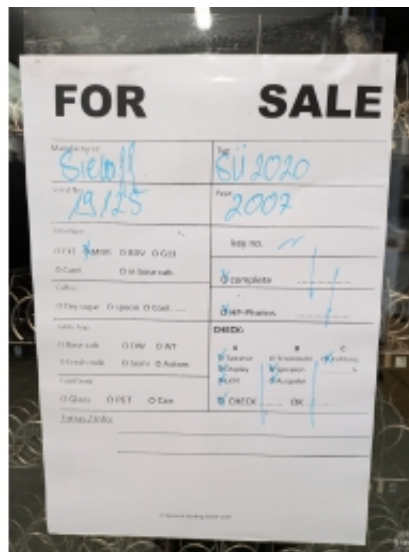

11 X Sielaff SÜ 2020 EC

Available Machines: 11 X Sielaff SÜ 2020 EC (2024-12-04)

Nr	Serial	Year	Notes	Status
1	639-19125-7	2007		In stock
2	639-25515-16	2016		In stock
3	639-62414-17	2017		In stock
4	639-71021-18	2018		In stock
5	639-74733-12	2012		In stock
6	639-11005-7	2007		In stock
7	639-74720-12	2012		In stock
8	639-33617-9	2009		In stock
9	639-54233-10	2010		In stock
10	639-77171-12	2012		In stock
11	639-66053-11	2011		In stock

Product Images

FOR SALE

Model: Sielaff Year: SU2000EC
 Serial No: 54233 Year: 2010

Unit No: //

Options:
 000A 000V 002A
 Card In base cab.

Features:
 Complete
 000-Phone
 CHECK

Additional Info: _____

FOR SALE

Model: Sielaff Year: SU2000EC
 Serial No: 72191 Year: 2012

Unit No: //

Options:
 000A 000V 002A
 Card In base cab.

Features:
 Complete
 000-Phone
 CHECK

Additional Info: _____

FOR SALE

Model: Sielaff Year: SU2010
 Serial No: 66053 Year: 2011