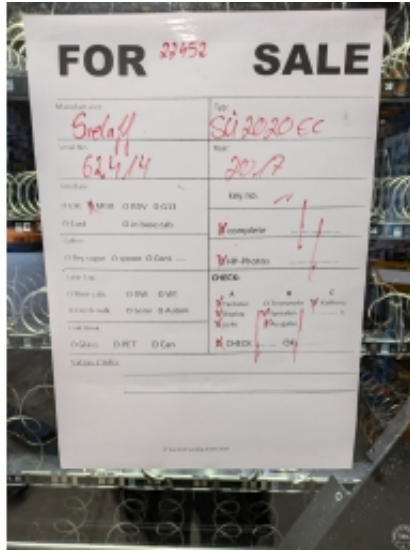

11 X Sielaff SÜ 2020 EC

Available Machines: 11 X Sielaff SÜ 2020 EC (2024-12-04)

Nr	Serial	Year	Notes	Status
1	639-19125-7	2007		In stock
2	639-25515-16	2016		In stock
3	639-62414-17	2017		In stock
4	639-71021-18	2018		In stock
5	639-74733-12	2012		In stock
6	639-11005-7	2007		In stock
7	639-74720-12	2012		In stock
8	639-33617-9	2009		In stock
9	639-54233-10	2010		In stock
10	639-77171-12	2012		In stock
11	639-66053-11	2011		In stock

Product Images

FOR SALE

Model: Sielaff Year: SU2000EC
 Serial No: 54233 Year: 2010

Unit No: //

Options:
 000A 000V 002A
 Card In base cab.

Features:
 Complete
 000-Phone
 CHECK

Additional Info: _____

FOR SALE

Model: Sielaff Year: SU2000EC
 Serial No: 72191 Year: 2012

Unit No: //

Options:
 000A 000V 002A
 Card In base cab.

Features:
 Complete
 000-Phone
 CHECK

Additional Info: _____

FOR SALE

Model: Sielaff Year: SU2010
 Serial No: 66053 Year: 2011