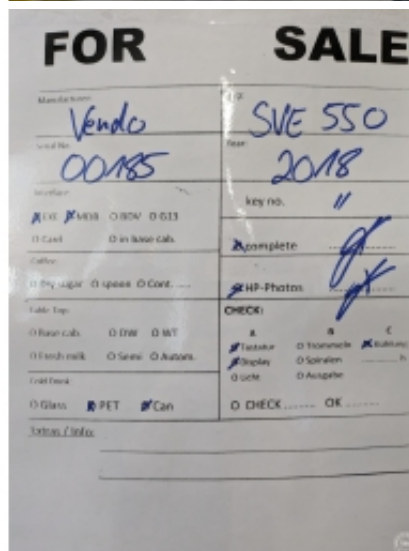

7 X Vendo SVE 550

Available Machines: 7 X Vendo SVE 550 (2024-10-22)

Nr	Serial	Year	Notes	Status
1	583-12901-16	2016		In stock
2	583-00185-18	2018		Reserved
3	583-06746-17	2017		Reserved
4	583-05630-12	2012		In stock
5	583-05617-12	2012		In stock
6	583-10000-11	2011		In stock
7	583-00175-12	2012		In stock

Product Images

FOR SALE

Manufacturer: **Vendo** No: **SVE 550**
 Model No: **06746** Year: **2017**
 Serial No: **11**

Hot RTW G13
 Card In base cab.
 Dry sugar Spoon Cont.

Complete
 HP-Photos

Base cab. DW WT
 Fresh cab. Serv. Autom.
 Cold Press

Glass PET Can

CHECK:
 A B C
 Taster Transmitt. Kipflanz
 Display Ignition
 Licht Ausgabe

D CHECK **OK**

Links / Infos:

FOR SALE

Manufacturer: **Vendo** No: **SVE 550**
 Model No: **05630** Year: **2012**
 Serial No: **11**