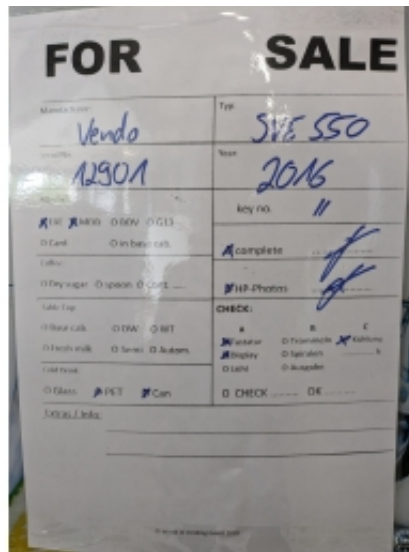

7 X Vendo SVE 550

Available Machines: 7 X Vendo SVE 550 (2024-10-22)

Nr	Serial	Year	Notes	Status
1	583-12901-16	2016		In stock
2	583-00185-18	2018		Reserved
3	583-06746-17	2017		Reserved
4	583-05630-12	2012		In stock
5	583-05617-12	2012		In stock
6	583-10000-11	2011		In stock
7	583-00175-12	2012		In stock

Product Images

FOR SALE

Manufacturer: **Vendo** No: **SVE 550**
 Model No: **06746** Year: **2017**
 Serial No: **11**

Hot RTW G13
 Card In base cab.
 Dry sugar Spoon Cont.

Complete
 HP-Photos

Base cab. DW WT
 Fresh cab. Serv. Autom.
 Cold Press

Glass PET Can

CHECK:
 A B C
 Taster Transmitt. Kipflanz
 Display Ignition
 Licht Ausgabe

D CHECK **OK**

Links / Infos:

FOR SALE

Manufacturer: **Vendo** No: **SVE 550**
 Model No: **05630** Year: **2012**
 Serial No: **11**