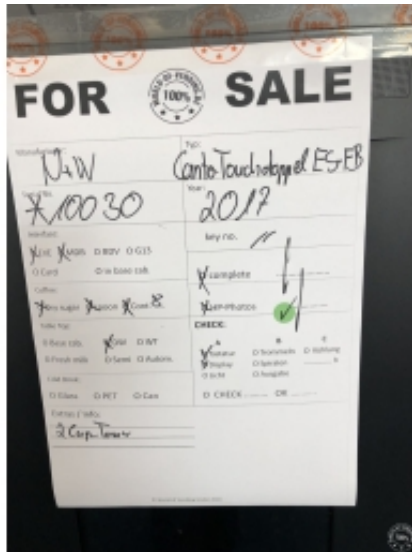

11 X N+W Necta Canto Touch Double ES - TB

Available Machines: 11 X N+W Necta Canto Touch Double ES - TB (2024-12-04)

| Nr | Serial | Year | Notes | Status |
|----|---------------------|------|-----------------------------|----------|
| 1 | 537-10115-15 | 2015 | <i>with cooling unit</i> | In stock |
| 2 | 537-10030-17 | 2017 | <i>2 Cup Tower</i> | In stock |
| 3 | 537-10088-15 | 2015 | <i>2 Cup Tower</i> | In stock |
| 4 | 537-10055-16 | 2016 | <i>2 Cup Tower</i> | In stock |
| 5 | 537-10129-14 | 2014 | <i>2 Cup Tower</i> | In stock |
| 6 | 537-10130-14 | 2014 | <i>2 Cup Tower</i> | In stock |
| 7 | 537-10062-16 | 2016 | | In stock |
| 8 | 537-10052-16 | 2016 | <i>Tested - 2 Cup Tower</i> | In stock |
| 9 | 537-10089-15 | 2015 | <i>2 Cup Tower</i> | In stock |
| 10 | 537-10120-14 | 2014 | <i>2 Cup Tower</i> | In stock |
| 11 | 537-10057-16 | 2016 | | In stock |

Product Images

FOR SALE

Manufacturer: **N+W** for **Carito Touch 2xES:FB**
 Serial No: **10062** Year: **2016**

Interfaced: key no. //

Price: New Old 0.90 € 0.93 €

Condition: Complete

Options: 2 Cup 1 Cup

Color: Silver Black

Size: 180cm 170cm

Material: Steel Aluminum

Expiry: 1 Year 2 Years

Delivery: Yes No

Notes: **2 Cup Tower**

FOR SALE

Manufacturer: **N+W** for **Carito Touch 2xES:TB**
 Serial No: **10052** Year: **2016**

Interfaced: key no. //

Price: New Old 0.90 € 0.93 €

Condition: Complete

Options: 2 Cup 1 Cup

Color: Silver Black

Size: 180cm 170cm

Material: Steel Aluminum

Expiry: 1 Year 2 Years

Delivery: Yes No