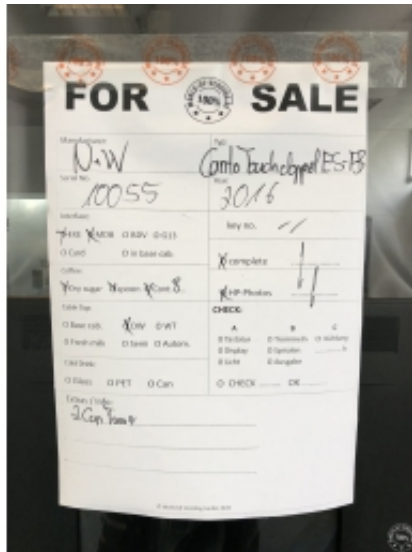

11 X N+W Necta Canto Touch Double ES - TB

Available Machines: 11 X N+W Necta Canto Touch Double ES - TB (2024-12-04)

| Nr | Serial | Year | Notes | Status |
|----|---------------------|------|-----------------------------|----------|
| 1 | 537-10115-15 | 2015 | <i>with cooling unit</i> | In stock |
| 2 | 537-10030-17 | 2017 | <i>2 Cup Tower</i> | In stock |
| 3 | 537-10088-15 | 2015 | <i>2 Cup Tower</i> | In stock |
| 4 | 537-10055-16 | 2016 | <i>2 Cup Tower</i> | In stock |
| 5 | 537-10129-14 | 2014 | <i>2 Cup Tower</i> | In stock |
| 6 | 537-10130-14 | 2014 | <i>2 Cup Tower</i> | In stock |
| 7 | 537-10062-16 | 2016 | | In stock |
| 8 | 537-10052-16 | 2016 | <i>Tested - 2 Cup Tower</i> | In stock |
| 9 | 537-10089-15 | 2015 | <i>2 Cup Tower</i> | In stock |
| 10 | 537-10120-14 | 2014 | <i>2 Cup Tower</i> | In stock |
| 11 | 537-10057-16 | 2016 | | In stock |

Product Images

FOR SALE

Manufacturer: **N+W** for **Carito Touch 2xES:FB**
 Serial No: **10062** Year: **2016**

Interfaced: key no. //

Price: New Old 0.90 € 0.93 €

Condition: Complete

Options: 2 Cup 1 Cup

Color: Silver Black

Size: 180cm 170cm

Material: Steel Aluminum

Expiry: 1 Year 2 Years

Delivery: Yes No

Notes: **2 Cup Tower**

FOR SALE

Manufacturer: **N+W** for **Carito Touch 2xES:TB**
 Serial No: **10052** Year: **2016**

Interfaced: key no. //

Price: New Old 0.90 € 0.93 €

Condition: Complete

Options: 2 Cup 1 Cup

Color: Silver Black

Size: 180cm 170cm

Material: Steel Aluminum

Expiry: 1 Year 2 Years

Delivery: Yes No