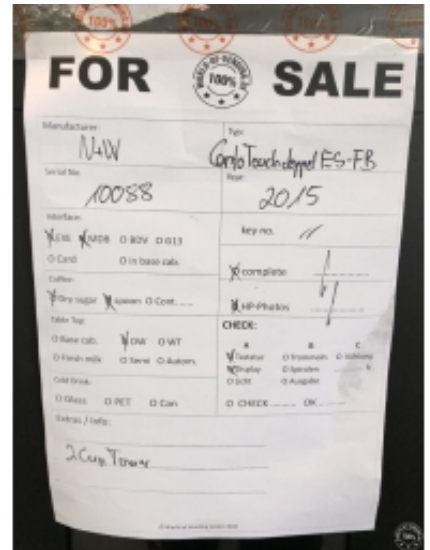

11 X N+W Necta Canto Touch Double ES - TB

Available Machines: 11 X N+W Necta Canto Touch Double ES - TB (2024-12-04)

| Nr | Serial | Year | Notes | Status |
|----|---------------------|------|-----------------------------|----------|
| 1 | 537-10115-15 | 2015 | <i>with cooling unit</i> | In stock |
| 2 | 537-10030-17 | 2017 | <i>2 Cup Tower</i> | In stock |
| 3 | 537-10088-15 | 2015 | <i>2 Cup Tower</i> | In stock |
| 4 | 537-10055-16 | 2016 | <i>2 Cup Tower</i> | In stock |
| 5 | 537-10129-14 | 2014 | <i>2 Cup Tower</i> | In stock |
| 6 | 537-10130-14 | 2014 | <i>2 Cup Tower</i> | In stock |
| 7 | 537-10062-16 | 2016 | | In stock |
| 8 | 537-10052-16 | 2016 | <i>Tested - 2 Cup Tower</i> | In stock |
| 9 | 537-10089-15 | 2015 | <i>2 Cup Tower</i> | In stock |
| 10 | 537-10120-14 | 2014 | <i>2 Cup Tower</i> | In stock |
| 11 | 537-10057-16 | 2016 | | In stock |

Product Images

FOR SALE

Manufacturer: **N+W** for **Carito Touch 2xES:FB**
 Serial No: **10062** Year: **2016**

Interfaced: key no. //

Price: New Old 0.90 € 0.93 €

Condition: Complete

Options: 2 Cup 1 Cup

Color: Silver Black

Size: 180cm 170cm

Material: Steel Aluminum

Expiry: 1 Year 2 Years

Delivery: Yes No

Notes: **2 Cup Tower**

FOR SALE

Manufacturer: **N+W** for **Carito Touch 2xES:TB**
 Serial No: **10052** Year: **2016**

Interfaced: key no. //

Price: New Old 0.90 € 0.93 €

Condition: Complete

Options: 2 Cup 1 Cup

Color: Silver Black

Size: 180cm 170cm

Material: Steel Aluminum

Expiry: 1 Year 2 Years

Delivery: Yes No