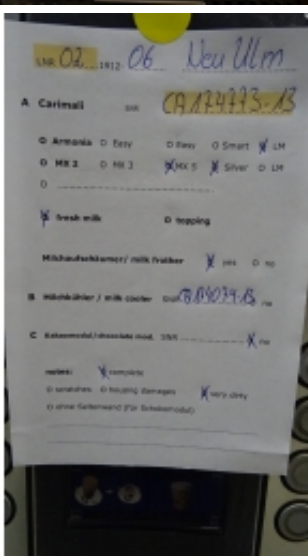

17 X Carimali MX-5 LM

Available Machines: 17 X Carimali MX-5 LM (2024-11-22)

Nr	Serial	Year	Notes	Status
1	355-70062-13	2013	<i>with Chocolate module</i>	In stock
2	355-71762-13	2013	<i>with Chocolate module</i>	In stock
3	355-71791-13	2013	<i>with Chocolate module</i>	In stock
4	355-174773-13	2013		In stock
5	355-171751-13	2013		In stock
6	355-171770-13	2013	<i>very dirty</i>	In stock
7	355-171783-13	2013		In stock
8	355-171792-13	2013		In stock
9	355-171767-13	2013		In stock
10	355-171795-13	2013	<i>very dirty</i>	In stock
11	355-171796-13	2013	<i>very dirty</i>	In stock
12	355-193688-14	2014		In stock
13	355-171752-13	2013		In stock
14	355-171760-13	2013		In stock
15	355-171766-13	2013		In stock
16	355-188339-14	2014		In stock
17	355-0170842-1	2013		In stock
	3			

Product Images

LNK 05 1912 A dueren

A Central mit CA NAGA-15

Aroma Easy Easy Smart LH

MK 2 MK 3 MK 5 Silver LH

fresh milk tapping

Milchschäumer / milk frother yes no

B Milchsteril / milk cooler 20L 10L