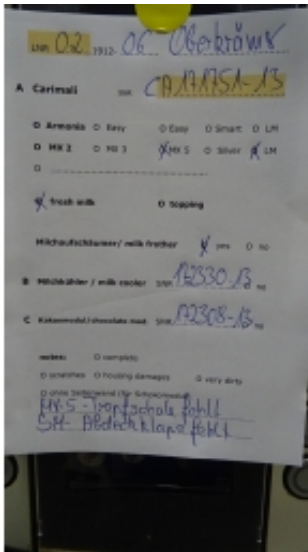

17 X Carimali MX-5 LM

Available Machines: 17 X Carimali MX-5 LM (2024-11-22)

Nr	Serial	Year	Notes	Status
1	355-70062-13	2013	<i>with Chocolate module</i>	In stock
2	355-71762-13	2013	<i>with Chocolate module</i>	In stock
3	355-71791-13	2013	<i>with Chocolate module</i>	In stock
4	355-174773-13	2013		In stock
5	355-171751-13	2013		In stock
6	355-171770-13	2013	<i>very dirty</i>	In stock
7	355-171783-13	2013		In stock
8	355-171792-13	2013		In stock
9	355-171767-13	2013		In stock
10	355-171795-13	2013	<i>very dirty</i>	In stock
11	355-171796-13	2013	<i>very dirty</i>	In stock
12	355-193688-14	2014		In stock
13	355-171752-13	2013		In stock
14	355-171760-13	2013		In stock
15	355-171766-13	2013		In stock
16	355-188339-14	2014		In stock
17	355-0170842-1	2013		In stock
	3			

Product Images

LNK 05 1912 A dueren

A Central mit CA NAGA-15

Aroma Easy Easy Smart LH

MK 2 MK 3 MK 5 Silver LH

fresh milk tapping

Milchschäumer / milk frother yes no

B Milchsteril / milk cooler 20L 10L