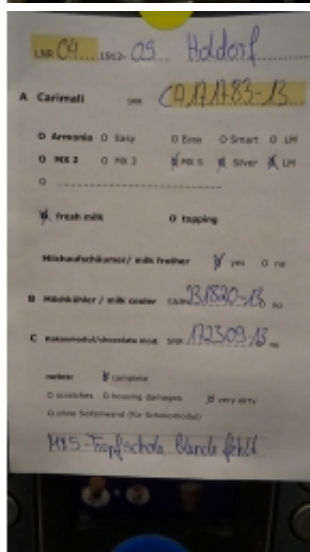

17 X Carimali MX-5 LM

Available Machines: 17 X Carimali MX-5 LM (2024-11-22)

Nr	Serial	Year	Notes	Status
1	355-70062-13	2013	<i>with Chocolate module</i>	In stock
2	355-71762-13	2013	<i>with Chocolate module</i>	In stock
3	355-71791-13	2013	<i>with Chocolate module</i>	In stock
4	355-174773-13	2013		In stock
5	355-171751-13	2013		In stock
6	355-171770-13	2013	<i>very dirty</i>	In stock
7	355-171783-13	2013		In stock
8	355-171792-13	2013		In stock
9	355-171767-13	2013		In stock
10	355-171795-13	2013	<i>very dirty</i>	In stock
11	355-171796-13	2013	<i>very dirty</i>	In stock
12	355-193688-14	2014		In stock
13	355-171752-13	2013		In stock
14	355-171760-13	2013		In stock
15	355-171766-13	2013		In stock
16	355-188339-14	2014		In stock
17	355-0170842-1	2013		In stock
	3			

Product Images

LNK 05 1912 A dueren

A Central mit CA NAGA-15

Aroma Easy Easy Smart LH

MK 2 MK 3 MK 5 Silver LH

fresh milk tapping

Milchschäumer / milk frother yes no

B Milchsteril / milk cooler 20L 10L