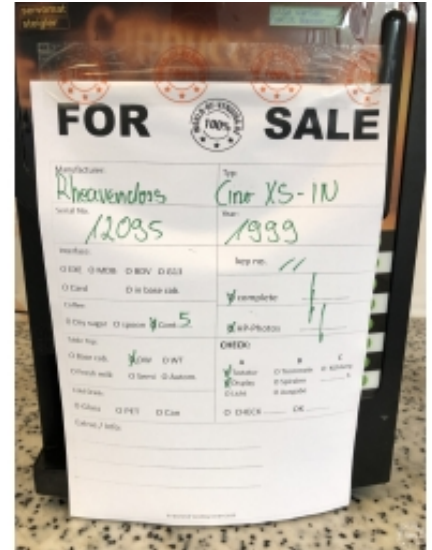

## 7 X Rheavendors Cino XS IN

**Available Machines: 7 X Rheavendors Cino XS IN (2024-10-29)**

Nr	Serial	Year	Notes	Status
1	<b>290-50504-7</b>	2007		In stock
2	<b>290-50933-5</b>	2005		In stock
3	<b>290-12095-99</b>	1999	<i>without base cabinet</i>	In stock
4	<b>290-20290-4</b>	2004	<i>without base cabinet</i>	In stock
5	<b>290-10119-99</b>	1999		In stock
6	<b>290-10567-4</b>	2004		In stock
7	<b>290-27217-97</b>	1997		In stock

**Product Images**

**FOR SALE**

100% C

Manufacturer: **Heavenbirds** Year: **Cino XS-115-1N**  
Serial No.: **27217** Year: **1997**

Model: **115** Key no. **11**

D/E  H/E  S/E  D/S  
 Car?  in beer tank

Coffee:  complete

Dry paper  paper  coin **5**  coin/press

Take for:  A  B  C  
 1000 call  1000  1000  1000

Hot drink:  1000  1000  1000

Glass  PET  Can  CHECK  OK

Barcode / info: