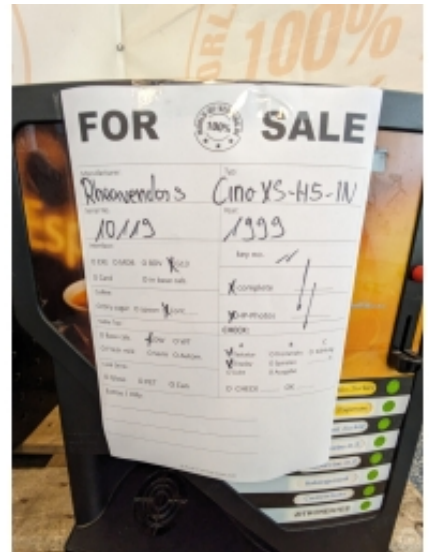

## 7 X Rheavendors Cino XS IN

**Available Machines: 7 X Rheavendors Cino XS IN (2024-10-29)**

Nr	Serial	Year	Notes	Status
1	<b>290-50504-7</b>	2007		In stock
2	<b>290-50933-5</b>	2005		In stock
3	<b>290-12095-99</b>	1999	<i>without base cabinet</i>	In stock
4	<b>290-20290-4</b>	2004	<i>without base cabinet</i>	In stock
5	<b>290-10119-99</b>	1999		In stock
6	<b>290-10567-4</b>	2004		In stock
7	<b>290-27217-97</b>	1997		In stock

**Product Images**

**FOR SALE**

100% C

Manufacturer: **Heavenbirds** Year: **Cino XS-115-1N**  
Serial No.: **27217** Year: **1997**

Model: **115** Key no. **11**

D/E  H/E  S/E  D/S  
 Car?  in beer tank

Coffee:  complete

Dry paper  paper  coin **5**  coin/press

Take for:  A  B  C  
 1000 call  1000  1000  1000

Hot drink:  1000  1000  1000

Glass  PET  Can  CHECK  OK

Barcode / info: