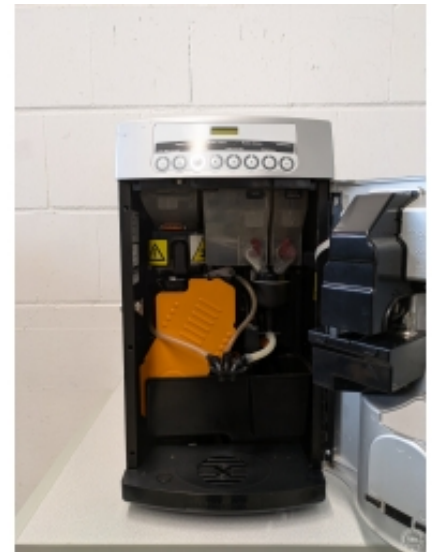

FOR SALE

Manufacturer: Rheavendors
Serial No: 35785

Type: XX OC ES
Year: 2018

key no. //

Interface:
☒ XE ☒ M06 ☐ B0V ☐ G13
☐ Card ☐ in base cab.
☐ Coffee
☐ Dry sugar ☐ spoon ☒ Cont. 3

Table Top:
☐ Base cab. ☒ DW ☐ WT
☐ Fresh milk ☒ Semi ☐ Autorm.
☐ Cold Drink
☐ Glass ☐ PET ☐ Can

Extras / info:

100% ORIGINAL VENDING MACHINES

complete

HP-Photos

CHECK:

A: ☒ Factor ☐ Display ☐ Lock

B: ☐ Treatment ☐ Spillage ☐ Ausgabe

C: ☐ Kaffee ☐ Kaffee ☐ Kaffee

D: ☐ CHECK ☐ OK