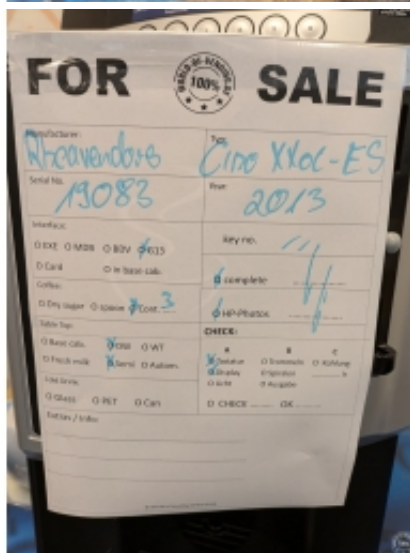

21 X Rheavendors Cino XXOC ES

Available Machines: 21 X Rheavendors Cino XXOC ES (2024-12-04)

Nr	Serial	Year	Notes	Status
1	289-02397-19	2019		In stock
2	289-59085-19	2019		In stock
3	289-08018-10	2010		In stock
4	289-19080-13	2013		In stock
5	289-19084-13	2013		In stock
6	289-19086-13	2013		In stock
7	289-19089-13	2013		In stock
8	289-40634-15	2015		In stock
9	289-19091-13	2013		In stock
10	289-30126-13	2013		In stock
11	289-23761-11	2011		In stock
12	289-26193-10	2010		In stock
13	289-19082-13	2013		In stock
14	289-19083-13	2013		In stock
15	289-19087-13	2013		In stock
16	289-19088-13	2013		In stock
17	289-26427-15	2015		In stock
18	289-38761-11	2011		In stock
19	289-05796-15	2015		In stock
20	289-35785-18	2018		In stock
21	289-59062-19	2019		In stock

Cold Drink: Glass PET Can

Extras / info:

key no. "

complete
 IP-Photos

CHECK: A B C
 Taster Trommel RUMing
 Display Spritze h
 Licht Saugpumpe

D CHECK OK

FOR SALE

Manufacturer: Rheavendors Typ: Cino XXOC-ES
 Serial No: 13080 Year: 2013

Interface: DVE MDE BDV OCS
 Card In-line cab.

Coffee: Dry sugar Spoon Cone: 3

Table Top: Base cab. DW BT
 Fresh milk Semi AUTOS.

Cold Drink: Glass PET Can

Extras / info:

key no. "

complete
 IP-Photos

CHECK: A B C
 Taster Trommel RUMing
 Display Spritze h
 Licht Saugpumpe

D CHECK OK

FOR SALE

Manufacturer: Rheavendors
Serial No: 35785

Type: XX OC ES
Year: 2018

key no. //

Interface:
 XE M06 B0V G13
 Card in base cab.
 Coffee
 Dry sugar spoon Cont. 3

Table Top:
 Base cab. DW WT
 Fresh milk Semi Autorm.
 Cold Drink
 Glass PET Can