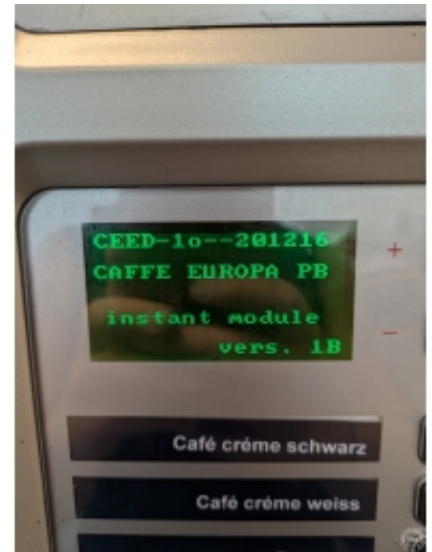

FOR SALE	
Manufacturer: Rheavendors	Type: Cafe Europa ES
Year: 05623	Year: 2016
Model: M66, O BW, O G13	key no. //
Color: O white cab	☒ complete
Options: O Key-Map, O keypad, ☒ Cash 6	☒ HP-Photos
Card type: O RW, O WT	CHECK: A B C
Hardware: O Sensor, O Astrom	☒ Printer O Scanner O Keyboard
Software: O PET, O Car	☒ Cash O Receipt O Receipt
Serial: 2488	O CHECK ..... OK

FOR SALE	
Manufacturer: Rheavendors	Type: Cafe Europa
Year: 05681	Year: 2012
Model: ☒ M66, O BW, O G13	key no. //
Color: O white cab	☒ complete
Options: O Key-Map, O keypad, ☒ Cash 6	☒ HP-Photos
Card type: O RW, O WT	CHECK: A B C
Hardware: O Sensor, O Astrom	☒ Printer O Scanner O Keyboard
Software: O PET, O Car	☒ Cash O Receipt O Receipt
Serial: 2488	O CHECK ..... OK