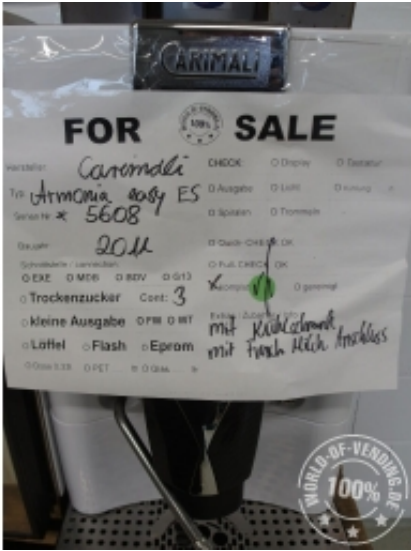

5 X Carimali Armonia Easy

Available Machines: 5 X Carimali Armonia Easy (2023-03-31)

Nr	Serial	Year	Notes	Status
1	169-45815-11	2011		In stock
2	169-1149-12	2012		In stock
3	169-4548-13	2013		In stock
4	169-5608-11	2011		In stock
5	169-7220-12	2012		In stock

Product Images

FOR SALE

Model: **Conical** Serial: **45815**

Model: **Armonia Easy** Serial: **2011**

KFC MCB BOV G24 Kapselst.

Trinkwasser Latte HP-Photos

Q-Code: **3** CHECK: A B C

Glas Epron Tschudi Transmat Kumpung