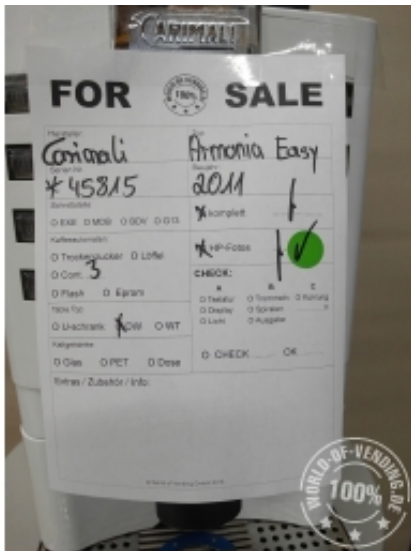

5 X Carimali Armonia Easy

Available Machines: 5 X Carimali Armonia Easy (2023-03-31)

Nr	Serial	Year	Notes	Status
1	169-45815-11	2011		In stock
2	169-1149-12	2012		In stock
3	169-4548-13	2013		In stock
4	169-5608-11	2011		In stock
5	169-7220-12	2012		In stock

Product Images

FOR SALE

Model: **Conical** Serial: **45815**

Model: **Armonia Easy** Serial: **2011**

KFC MCB BOV G24 Kapselst.

Trinkwasser Latte HP-Photos

Q-Code: **3** CHECK: A B C

Glas Epron Tschudi Transmat Kumpung