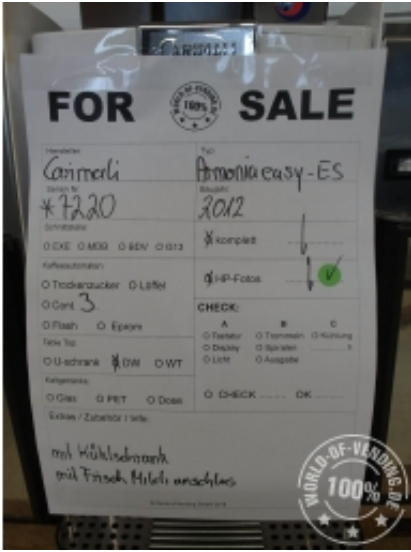

5 X Carimali Armonia Easy

Available Machines: 5 X Carimali Armonia Easy (2023-03-31)

Nr	Serial	Year	Notes	Status
1	169-45815-11	2011		In stock
2	169-1149-12	2012		In stock
3	169-4548-13	2013		In stock
4	169-5608-11	2011		In stock
5	169-7220-12	2012		In stock

Product Images

FOR SALE

Model: **Conical** Serial: **45815**

Model: **Armonia Easy** Serial: **2011**

KFC MCB BOV G24 Kapselst.

Trinkwasser Latte HP-Photos

Q-Code: **3** CHECK: A B C

Glas Epron Tschudi Transmat Kumpung