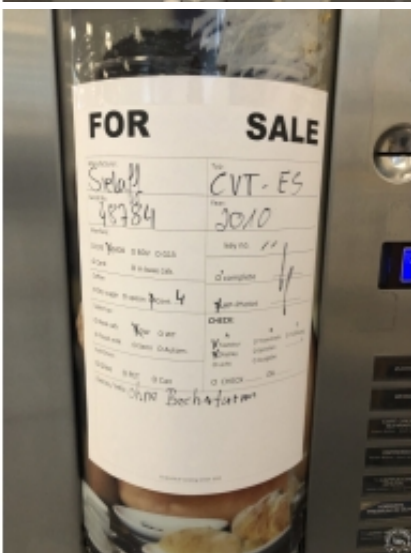

## 31 X Sielaff CVT ES

**Available Machines: 31 X Sielaff CVT ES (2025-01-30)**

Nr	Serial	Year	Notes	Status
1	<b>127-09801-15</b>	2015		Reserved
2	<b>127-26056-16</b>	2016		Reserved
3	<b>127-26507-16</b>	2016		Reserved
4	<b>127-83721-13</b>	2013		In stock
5	<b>127-83722-13</b>	2013		In stock
6	<b>127-92475-13</b>	2013		In stock
7	<b>127-92476-13</b>	2013		In stock
8	<b>127-48784-10</b>	2010		In stock
9	<b>127-11027-14</b>	2014		In stock
10	<b>127-11028-14</b>	2014		In stock
11	<b>127-26916-16</b>	2016		In stock
12	<b>127-39807-16</b>	2016		In stock
13	<b>127-32401-8</b>	2008		In stock
14	<b>127-39467-16</b>	2016		In stock
15	<b>127-39816-16</b>	2016		In stock
16	<b>127-16855-7</b>	2007		In stock
17	<b>127-20727-8</b>	2008		In stock
18	<b>127-39479-16</b>	2016		In stock
19	<b>127-44352-16</b>	2016		In stock
20	<b>127-72888-18</b>	2018		In stock
21	<b>127-89734-13</b>	2013		In stock
22	<b>127-89735-13</b>	2013		In stock
23	<b>127-92205-13</b>	2013		In stock
24	<b>127-11282-14</b>	2014		In stock
25	<b>127-23844-15</b>	2015		In stock
26	<b>127-89585-13</b>	2013		In stock
27	<b>127-92473-13</b>	2013		In stock
28	<b>127-14502-6</b>	2006		In stock
29	<b>127-23253-15</b>	2015		In stock
30	<b>127-23288-15</b>	2015		In stock
31	<b>127-34669-16</b>	2016		In stock

**Product Images**