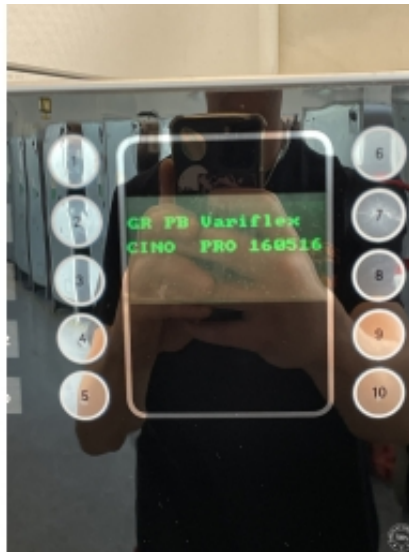

Table Top: CHECK: A B C

Base cab. DW WT Taster Taster/ Baking

Fresh milk Semi Autom. Display Spindle Baking

Cost Price: LSP Rsp/Star

Glass PET Can LSP OK

Colors/inks: **Variflex**

FOR SALE

Manufacturer: **Rheavendors** Type: **XS Grande Riva ES**
 Serial No: **04021** Year: **2017**

Model no: key no. **//**

Full MDS RDV BLS complete

Card in base cab.

Coffee: HP-Photos

Dry sugar spoon Cost **4**

Table Top: CHECK: A B C

Base cab. DW WT Taster Taster/ Baking

Fresh milk Semi Autom. Display Spindle Baking