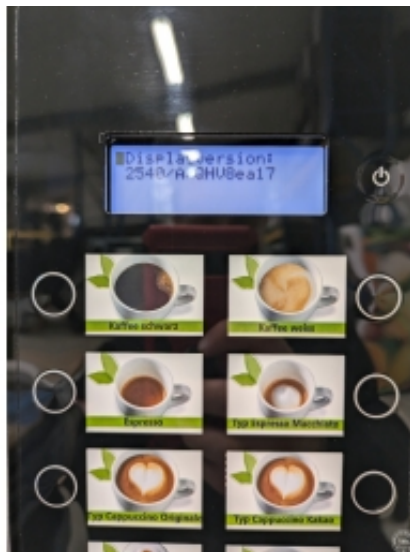

Interface:      key no. **''**

ESE    MGB    8DV    G13       complete

Card       in base cab.       HP-Photos

Coffee:       3

Dry sugar    spoon    Cont.

Table Top:      CHECK:

Base cab.    DW    WT      A      B      C

Fresh milk    Semi    Autom.       Teststar    Thermwin    Kalkung

Cold drink:       Display    Spinson    h

Glass    PET    Can       Licht    Ausgabe

CHECK ..... OK .....

Extras / Info:

**FOR SALE**

Manufacturer: **Sielaff** Type: **Siamonie ES**  
 Serial No.: **37763** Year: **2016**  
 Interface: key no. **11**  
 MDE  BDV  G13  
 Card  in base cab.  complete  
 Coffee:  HP-Photos  
 Dry sugar  spoon  Cont. **3**  
 Table Top: CHECK:  
 Base cab.  DW  WT  
 Fresh milk  Semi  Autom.  
 Milk  Display  Spindel  ...  
 Cold Drink  Lakt  Ausgab  
 Glass  PET  Can  CHECK ..... OK .....  
 Extras / Info:

**FOR SALE**

Manufacturer: **Sielaff** Type: **Siamonie ES**  
 Serial No.: **37873** Year: **2016**  
 Interface: key no. **11**  
 MDE  BDV  G13  
 Card  in base cab.  complete  
 Coffee:  HP-Photos  
 Dry sugar  spoon  Cont. **3**  
 Table Top: CHECK:  
 Base cab.  DW  WT  
 Fresh milk  Semi  Autom.  
 Milk  Display  Spindel  ...  
 Cold Drink  Lakt  Ausgab  
 Glass  PET  Can  CHECK ..... OK .....  
 Extras / Info:

**FOR SALE**

Manufacturer: **Sielaff** Type: **Siamonie ES**  
 Serial No.: **37242** Year: **2016**  
 Interface: key no. **11**  
 MDE  BDV  G13  
 Card  in base cab.  complete  
 Coffee:  HP-Photos  
 Dry sugar  spoon  Cont. **3**  
 Table Top: CHECK:  
 Base cab.  DW  WT  
 Fresh milk  Semi  Autom.  
 Milk  Display  Spindel  ...  
 Cold Drink  Lakt  Ausgab  
 Glass  PET  Can  CHECK ..... OK .....  
 Extras / Info: