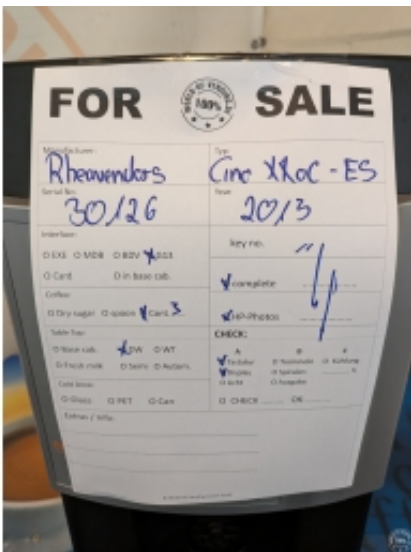

Product gallery:

FOR SALE

Manufacturer: Rheavendors Typ: Cino XX OC ES
 Serial No: 08018 Year: 2010

Interface: DVE MDE BDV OCS
 Card In-line cab.

Coffee: Dry sugar Spoon Cone: 3

Table Top: Base cab. DW BT
 Fresh milk Semi Autos.

Cold Drink: Glass PET Can

Extras / info:

key no. "

complete
 IP-Photos

CHECK: A B C
 Taster Trommel RUMing
 Display Spritze h
 Licht Saugpumpe

D CHECK OK

FOR SALE

Manufacturer: Rheavendors Typ: Cino XXOC-ES
 Serial No: 13080 Year: 2013

Interface: DVE MDE BDV OCS
 Card In-line cab.

Coffee: Dry sugar Spoon Cone: 3

Table Top: Base cab. DW BT
 Fresh milk Semi AUTOS.

Cold Drink: Glass PET Can

Extras / info:

key no. "

complete
 IP-Photos

CHECK: A B C
 Taster Trommel RUMing
 Display Spritze h
 Licht Saugpumpe

D CHECK OK

FOR SALE

Manufacturer: Rheavendors
Serial No: 35785

Type: XX OC ES
Year: 2018

Interface:
 XE M06 B0V G13
 Card in base cab.
 Coffee:
 Dry sugar spoon Cont. 3
 Table Top:
 Base cab. DW WT
 Fresh milk Semi Autorm.
 Cold Drink:
 Glass PET Can